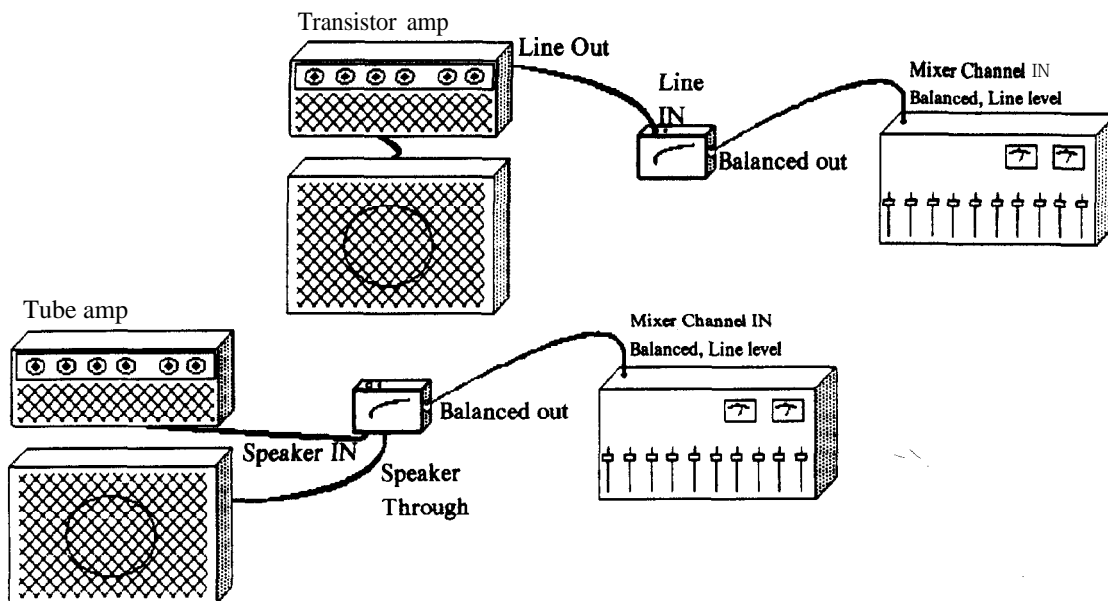

HUGHES & KETTNER RED BOX

The RED BOX enables you to connect your guitar amplifier directly to a stage or studio mixing console without the problems of miking. The Cabinetulator circuitry of the RED BOX authentically recreates the sound of a miked-up guitar cabinet loaded with four 12" loudspeakers.

Instructions:

VERY IMPORTANT: Turn off power to the amp before making any connections to the RED BOX. Failure to do so can result in non-warranty damage to the RED BOX. Also **VERY IMPORTANT:** If **you** connect a tube amp to the SPEAKER IN jack, you must also connect a speaker (or at least a dummy load) to the RED BOX SPEAKER THRU jack. Failure to do so may damage the amp. (Just like revving an engine in neutral without a load at maximum RPM's can damage an engine). First, install a 9-volt battery. Power from this battery is automatically turned on by the insertion of a standard 1/4" plug into either the LINE IN or SPEAKER IN, and is turned back off simply by removing the plug.

A tube output stage plays a major role in the creation of an amplifier's tone. With tube amps it is therefore recommended that the RED BOX be connected to the amplifier's loudspeaker output (and the RED BOX SPEAKER THRU be connected to the speaker). With transistor amplifiers, however, for the sake of the best dynamics and signal-to-noise ratio, the preamp signal (LINE OUT) is preferred.

Connections:

Technical specifications:

Operational voltage : 9 volts DC
Power consumption : 1 mA
LINE IN : maximum 2.3 volts, impedance 20 Kohms
LINE OUT: balanced, impedance 200 ohms
Gain : 0dB
Adapter (optional) : Ring = +, Tip = -.9 to 20 volts DC